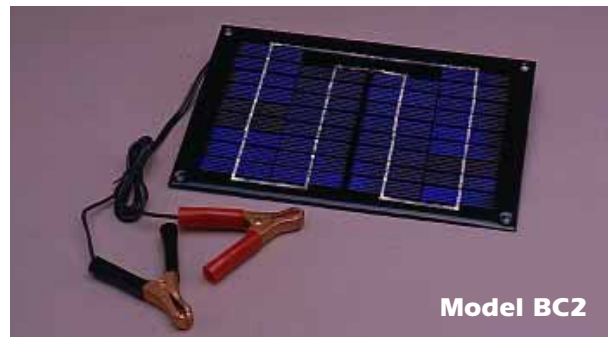

SunWize™ Battery Charger

AVAILABLE MODELS			
	Model BC1	Model BC2	Model BC3
Module Output	1 watt	2.5 watt	5 watt
Battery Voltage	12	12	12
Amps	75 mA	153 mA	289 mA
Dimensions	4-5/8" x 5-1/2" 118mm x 140mm	9-1/2" x 6" 241mm x 152mm	8-1/2" x 8-1/2" 216mm x 216mm
Connector Type	Accessory Plug with 10' cord	Accessory Plug with 10' cord	Accessory Plug with 10' cord
Usage	Motorcycle, Lawn Tractor, Personal Water Craft (Jetskis) Snowmobiles, Sail Planes	4 Cylinder Car, Boat	8 Cylinder Car, Truck, Motor Home, Tractors, Generators
Options		Spring Clamp Adapter	Spring Clamp Adapter

Distributed By: