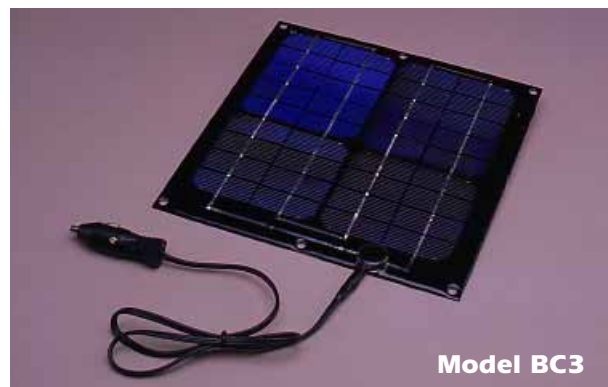

CORPORATE HEADQUARTERS
1151 Flatbush Road, Kingston, NY, USA 12401
Tel: (914) 336-7700 • Fax: (914) 336-7172
e-mail: bgi@mhv.net • www.sunwize.com

Printed on Recycled Paper

SunWize
TECHNOLOGIES, INC.
A Besicorp Company