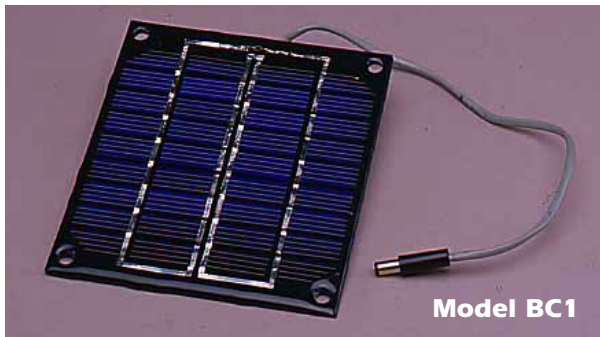

SunWize™ Battery Charger

AVAILABLE MODELS			
	Model BC1	Model BC2	Model BC3
Module Output	1 watt	2.5 watt	5 watt
Battery Voltage	12	12	12
Amps	75 mA	153 mA	289 mA
Dimensions	4-5/8" x 5-1/2" 118mm x 140mm	9-1/2" x 6" 241mm x 152mm	8-1/2" x 8-1/2" 216mm x 216mm
Connector Type	Accessory Plug with 10' cord	Accessory Plug with 10' cord	Accessory Plug with 10' cord
Usage	Motorcycle, Lawn Tractor, Personal Water Craft (Jetskis) Snowmobiles, Sail Planes	4 Cylinder Car, Boat	8 Cylinder Car, Truck, Motor Home, Tractors, Generators
Options		Spring Clamp Adapter	Spring Clamp Adapter

Distributed By: